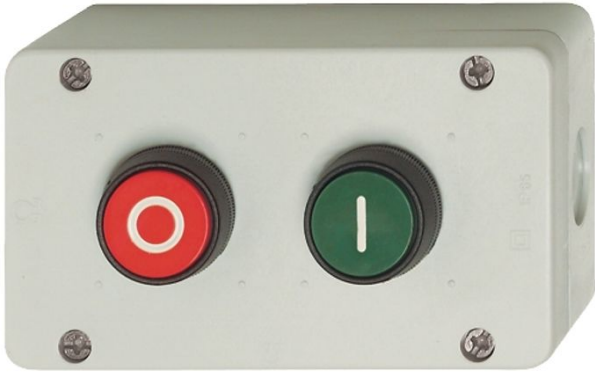

Assembled station 2 units with black plastic bezels

Interne referentie: BG20

IP67

Characteristics

Kleur	vert/rouge
U(n)	V
Position	on-off
h x p x xl (alleen doos)	70