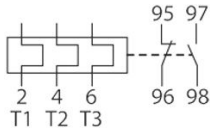

Relais thermique, 0,4-0,6A

Internal Reference: U33206

manual reset

sealable

isolated auxiliary contacts: 1 no + 1 nf

Characteristics

I(n)	0.4 - 0.6 A A	For contactors	K(G)3-10A..
P(n) AC3 400V	0.12 kW	gL fuses	2 A