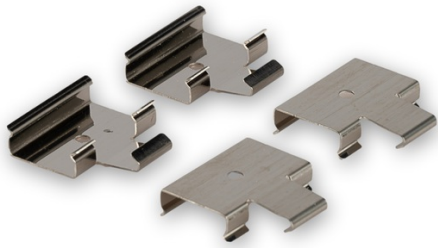

Kit de 4 pcs pour dalle LED Teco YALA montage Mur

Internal Reference: TYALKITCLIPS

0