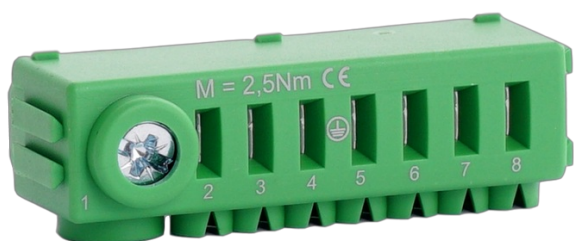

## Bornier de terre vert sans vis Conexbox 1x25 + 7x4mm<sup>2</sup>

Internal Reference: MDC00S22PE1

per element: 1 screw connection 2.5 - 25mm<sup>2</sup> + 7 quick connections 0.5-4mm<sup>2</sup>.

to be combined with item MDC00S21: synthetic grounding strip support without screws (maximum 6 elements per support and maximum 2 supports per cabinet)

multi-element rails are mechanically and electrically interconnected from below

### Characteristics

Color	vert	Number of fast connections	7
Number of screw connections	1		