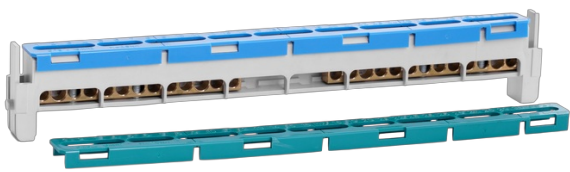

Barette de connecteurs à visser 13+13 pour ConexboxF

Internal Reference: FMC14S15

also available separately - see next page

ground rails supplied as standard are screw-type (connections: 2.5-16 mm²)

grounding bars with quick-connect terminals are available as accessories