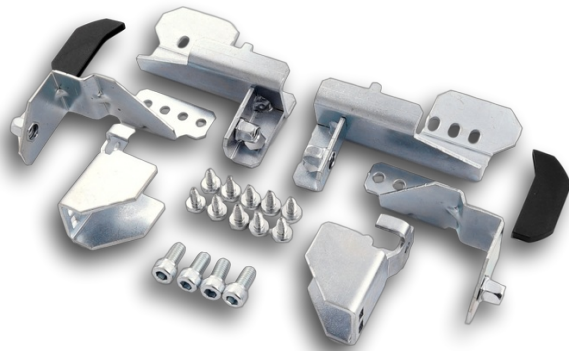

Set de 4 acc assemb. de plaque de montage pr argenta plus

Internal Reference: 48471

metal