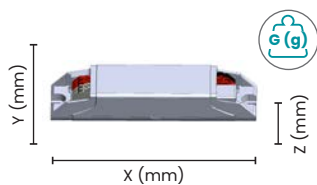

DRIVERS (OBLIGATOIRE / NOODZAKELIJK)

Code	X	Y	Z	G
TLK402FD	65	29	18	26g
TLK402PHD	120	50	30	116g
TLK402DSI-4	125	30	22	80g
TLK586PHD1	85	40	22	116g
TLK586PHD	120	50	25	63g
TLK586DS1	125	30	20	80g
TLK586DS2	120	50	30	116g

Code	X	Y	Z	G
TLK586DS3	140	65	30	175g
TLK586DS4	280	30	20	204g
TLK789PHD	120	50	30	116g
TLK789DS1	119	53	30	116g
TLK789DS2	138	62	30	175g
TLK789DS3	138	62	30	175g
TLK789DS4	280	30	21	205g

	∅	#/driver	Fixed	Phase dimming	DALI	W	mA	
	∅ 40	1x	TLK402FD	-	-	10 W	700 mA	1
	∅ 40	3-4x	-	TLK402PHD*	-	10 W	700 mA	1
	∅ 40	1-4x	-	-	TLK402DSI-4	3 W	700 mA Serie	1
	∅ 58	1-2x	-	TLK586PHD*	-	13 W	350 mA	1
	∅ 58	1x	-	TLK586PHD1	-	10 W	350 mA	1
	∅ 58	1x	-	-	TLK586DS1	10 W	350 mA	1
	∅ 58	2x	-	-	TLK586DS2	15 W	350 mA Serie	1
	∅ 58	3x	-	-	TLK586DS3	25 W	350 mA Serie	1
	∅ 58	4x	-	-	TLK586DS4*	60 W	350 mA Serie	1
	∅ 78	1-2x	-	TLK789PHD	-	18 W	500 mA	1
	∅ 78	1x	-	-	TLK789DS1	15 W	500 mA Serie	1
	∅ 78	2x	-	-	TLK789DS2	25 W	500 mA Serie	1
	∅ 78	3x	-	-	TLK789DS3	35 W	500 mA Serie	1
	∅ 78	4x	-	-	TLK789DS4*	60 W	500 mA Serie	1

* Driver déporté / Driver enkel op afstand